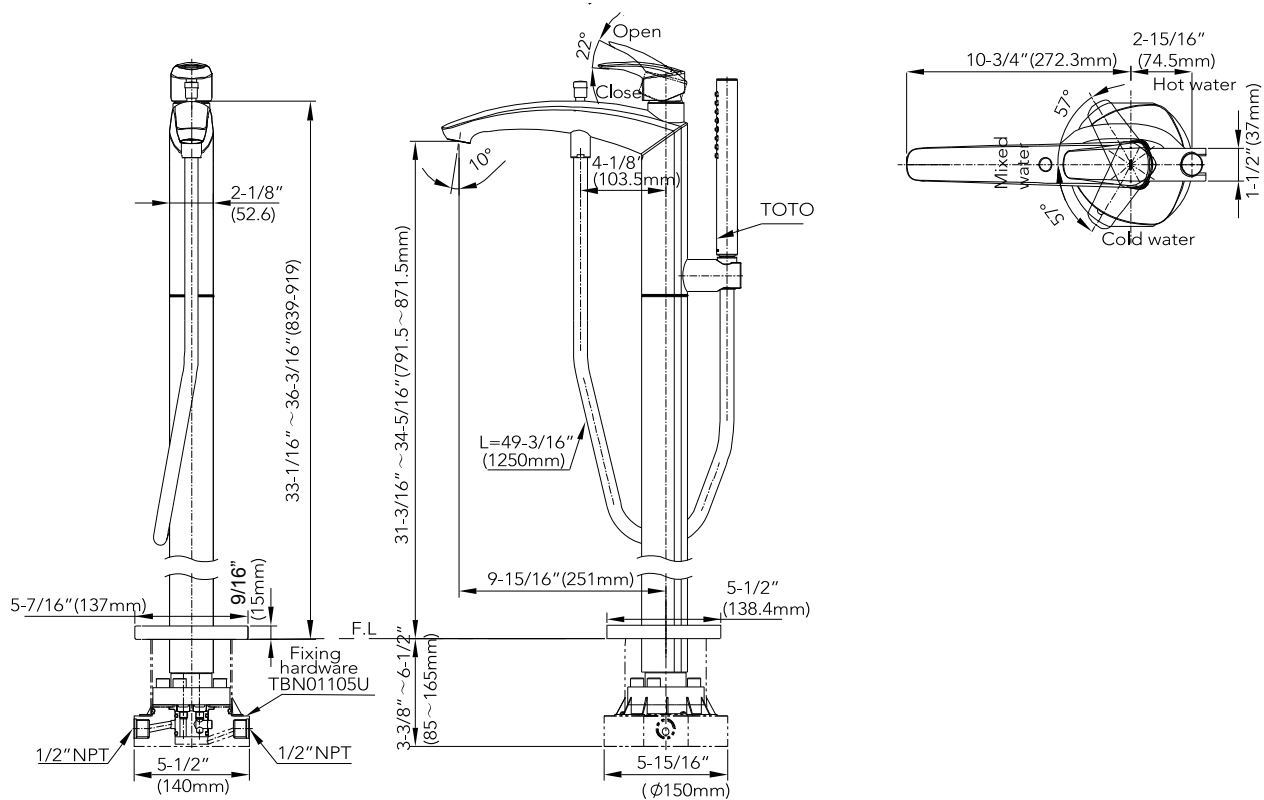

PRODUCT SPECIFICATION

Tub filler trim shall have a solid brass construction. Product shall have lever handles. Product shall include handshower and shower hose. Product requires TBN01105U rough-in, sold separately. Product shall be TOTO Model TBG09306U#_____.

TBG09306U

GM Freestanding Tub Filler

SPECIFICATIONS

Material	Brass
Maximum Shower Flow Rate	1.75 gpm (6.6 lpm)
Warranty	Lifetime Limited Warranty (Residential Use) One Year (Commercial Use)

INSTALLATION NOTES

- Check local codes for requirements on installing an ASSE 1070/ASME A112.1070/CSA B125.70 compliant device in series with the tub filler
- Freestanding tub filler base rough-in TBN01105U sold separately
- Please refer to the TBN01105U spec sheet for more required installation details.

DIMENSIONS

NOTE: The unit of the above dimensions is inches (mm). Tub filler base sold separately

TOTO®

These dimensions and specifications are subject to change without notice