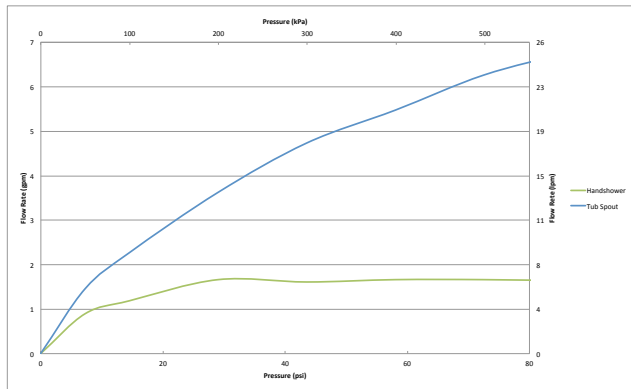

COMFORT GLIDE

COMFORT WAVE

CODES/STANDARDS

- Meets or exceeds ASME A112.18.1/CSA B125.1
- Certifications: IAPMO(cUPC), EPA WaterSense, State of Massachusetts and others
- Code Compliance: UPC, IPC, NSPC, NPC Canada, and others
- California Green Building Code, City of Los Angeles Water Efficiency Ordinance
- Complies with CA Prop 65 warning requirements

TBG09306U

GM Freestanding Tub Filler

SPECIFICATIONS

Material	Brass
Maximum Shower Flow Rate	1.75 gpm (6.6 lpm)
Warranty	Lifetime Limited Warranty (Residential Use) One Year (Commercial Use)

INSTALLATION NOTES