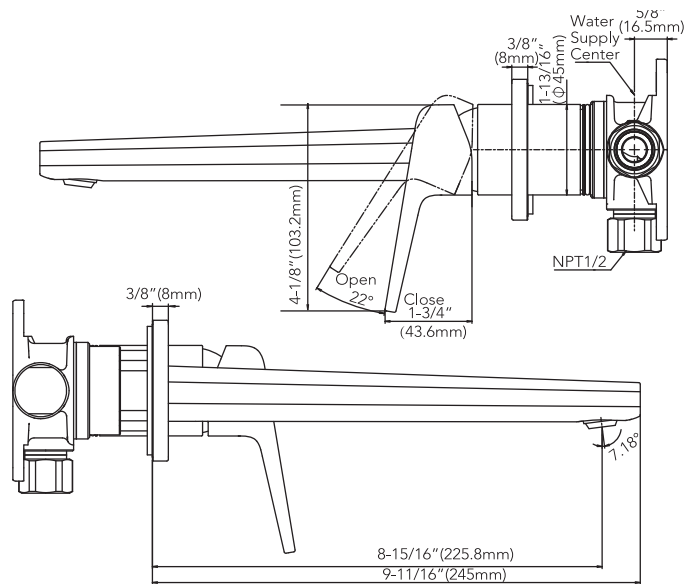

### PRODUCT SPECIFICATION

Product shall have a maximum flow rate of 1.2 gpm (4.5 lpm). Product shall have a brass construction. Product shall have lever handles. Product shall have a ceramic disk valve cartridges. Product shall be TOTO Model TLG10308U#\_\_\_\_\_.

### DIMENSIONS

NOTE: Unit for dimensions = inches  
Dimension in ( ) is mm.

**TOTO**

These dimensions and specifications are subject to change without notice