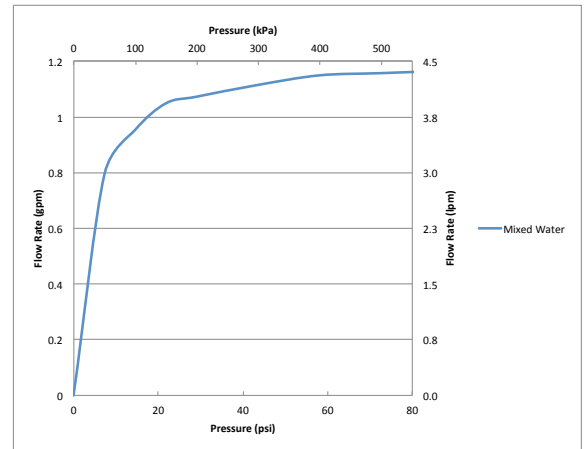

TLG10308U

GB Wall Mount Faucet - Long

SPECIFICATIONS

Material	Brass
Maximum Flow Rate	1.2 gpm (4.5 lpm)
Warranty	Lifetime Limited Warranty (Residential Use) One Year (Commercial Use)