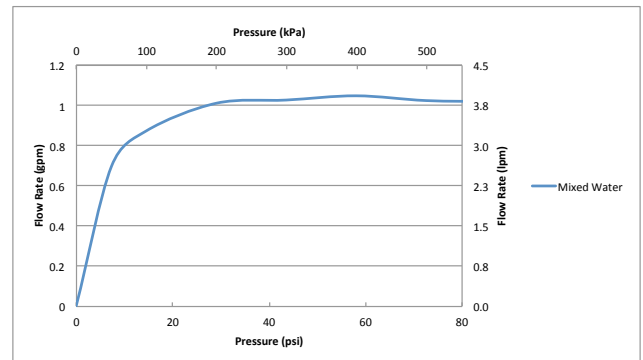

GB Widespread Faucet

FEATURES

- WaterSense® certified low-flow 1.2 gpm (4.5 lpm) faucet
- Brass construction
- Lever handles
- Metal pop-up drain assembly included

COLORS/FINISHES

- #CP Polished Chrome
- #BN Brushed Nickel

Made to Order

- #PN Polished Nickel
- #PFG Polished French Gold
- #PBR Polished Bronze
- #MBL Matte Black

PRODUCT SPECIFICATION

Product shall have a maximum flow rate of 1.2 gpm (4.5 lpm). Product shall have a brass construction. Product shall have lever handles. Product shall have a ceramic disk valve cartridges. Product shall include metal pop-up drain assembly. Product shall be TOTO Model TLG10201U#_____.

CODES/STANDARDS

- Meets or exceeds ASME A112.18.1/CSA B125.1, NSF 61/NSF 372
- Certifications: IAPMO(cUPC), EPA WaterSense, State of Massachusetts and others
- Code Compliance: UPC, IPC, NSPC, NPC Canada, and others
- California Green Building Code, City of Los Angeles Water Efficiency Ordinance
- Complies with federal and state requirements as lead-free (weighted average of 0.25% lead or less)
- ADA compliant
- Complies with CA Prop 65 warning requirements

TLG10201U

GB Widespread Faucet

SPECIFICATIONS

Material	Brass
Maximum Flow Rate	1.2 gpm (4.5 lpm)
Warranty	Lifetime Limited Warranty (Residential Use) One Year (Commercial Use)

DIMENSIONS

TOTO

These dimensions and specifications are subject to change without notice