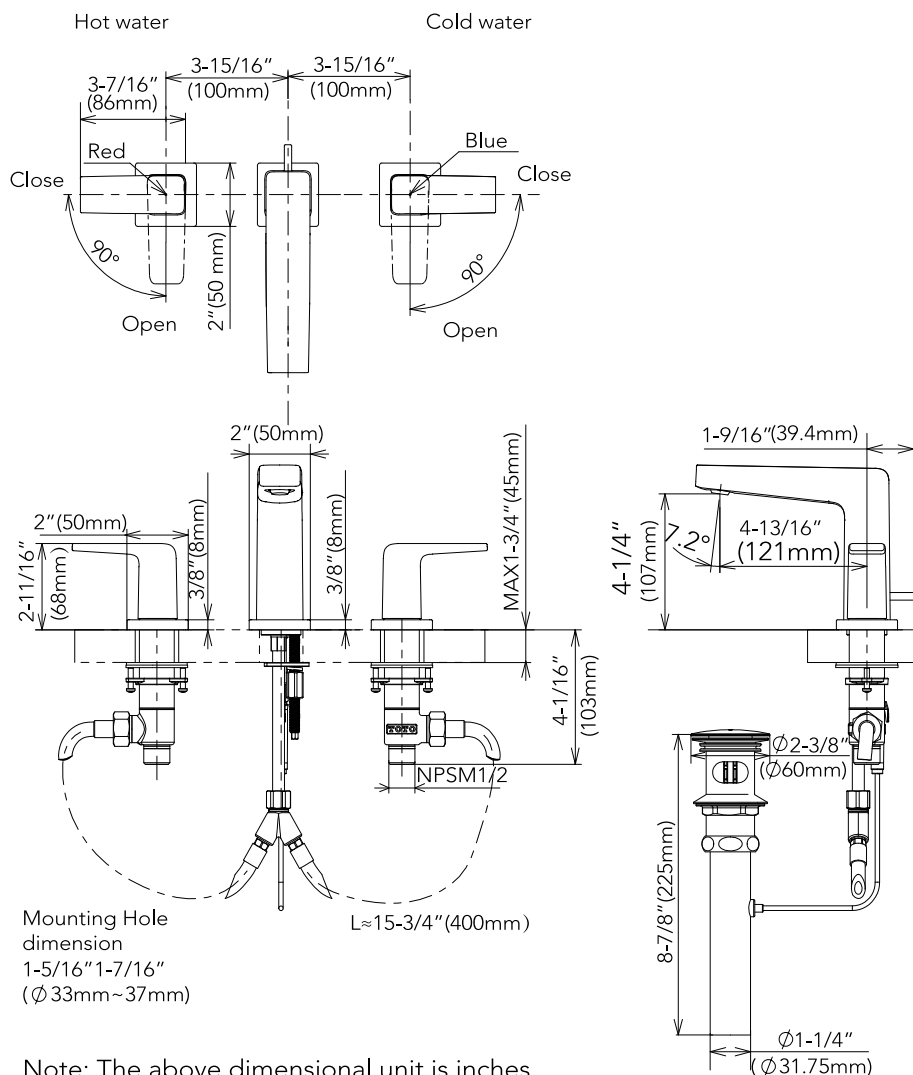

GB Widespread Faucet

FEATURES

- WaterSense® certified low-flow 1.2 gpm (4.5 lpm) faucet
- Brass construction
- Lever handles
- Metal pop-up drain assembly included

COLORS/FINISHES

- #CP Polished Chrome
- #BN Brushed Nickel

Made to Order

- #PN Polished Nickel
- #PFG Polished French Gold
- #PBR Polished Bronze
- #MBL Matte Black

PRODUCT SPECIFICATION

Product shall have a maximum flow rate of 1.2 gpm (4.5 lpm). Product shall have a brass construction. Product shall have lever handles. Product shall have a ceramic disk valve cartridges. Product shall include metal pop-up drain assembly. Product shall be TOTO Model TLG10201U#_____.

TLG10201U

GB Widespread Faucet

SPECIFICATIONS

Material	Brass
Maximum Flow Rate	1.2 gpm (4.5 lpm)
Warranty	Lifetime Limited Warranty (Residential Use) One Year (Commercial Use)

DIMENSIONS

TOTO

These dimensions and specifications are subject to change without notice