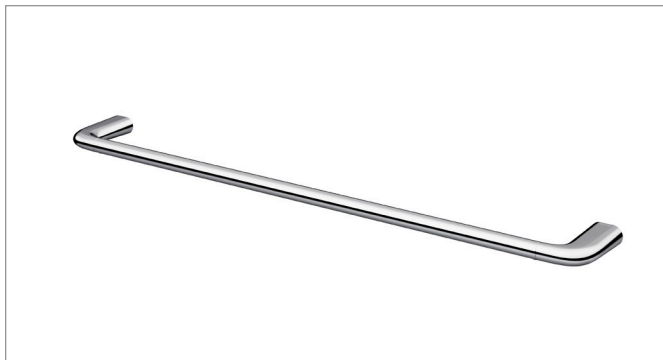

## L Series Round Accessories

Towel Bar 18"

Towel Bar 24"

Towel Ring

Paper Holder

Robe Hook

### FEATURES

- Solid metal construction
- Mounting hardware included

### MODELS

- **YT411S4U**  
Towel Bar 18"
- **YT411S6U**  
Towel Bar 24"
- **YTT411U**  
Towel Ring
- **YH411P2U**  
Paper Holder
- **YRH411U**  
Robe Hook