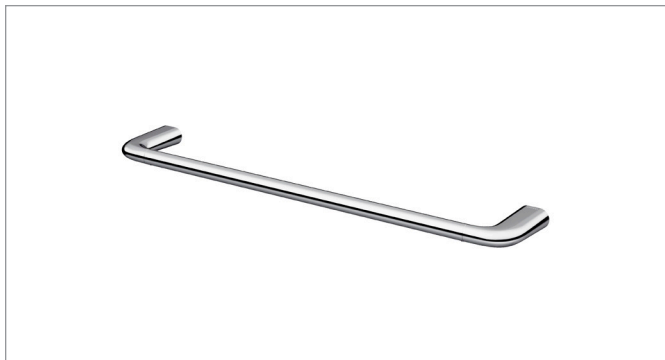

## L Series Round Accessories

Towel Bar 18"

Towel Bar 24"

Towel Ring

Paper Holder

Robe Hook

### FEATURES

- Solid metal construction
- Mounting hardware included

### MODELS

- **YT411S4U**  
Towel Bar 18"
- **YT411S6U**  
Towel Bar 24"
- **YTT411U**  
Towel Ring
- **YH411P2U**  
Paper Holder
- **YRH411U**  
Robe Hook