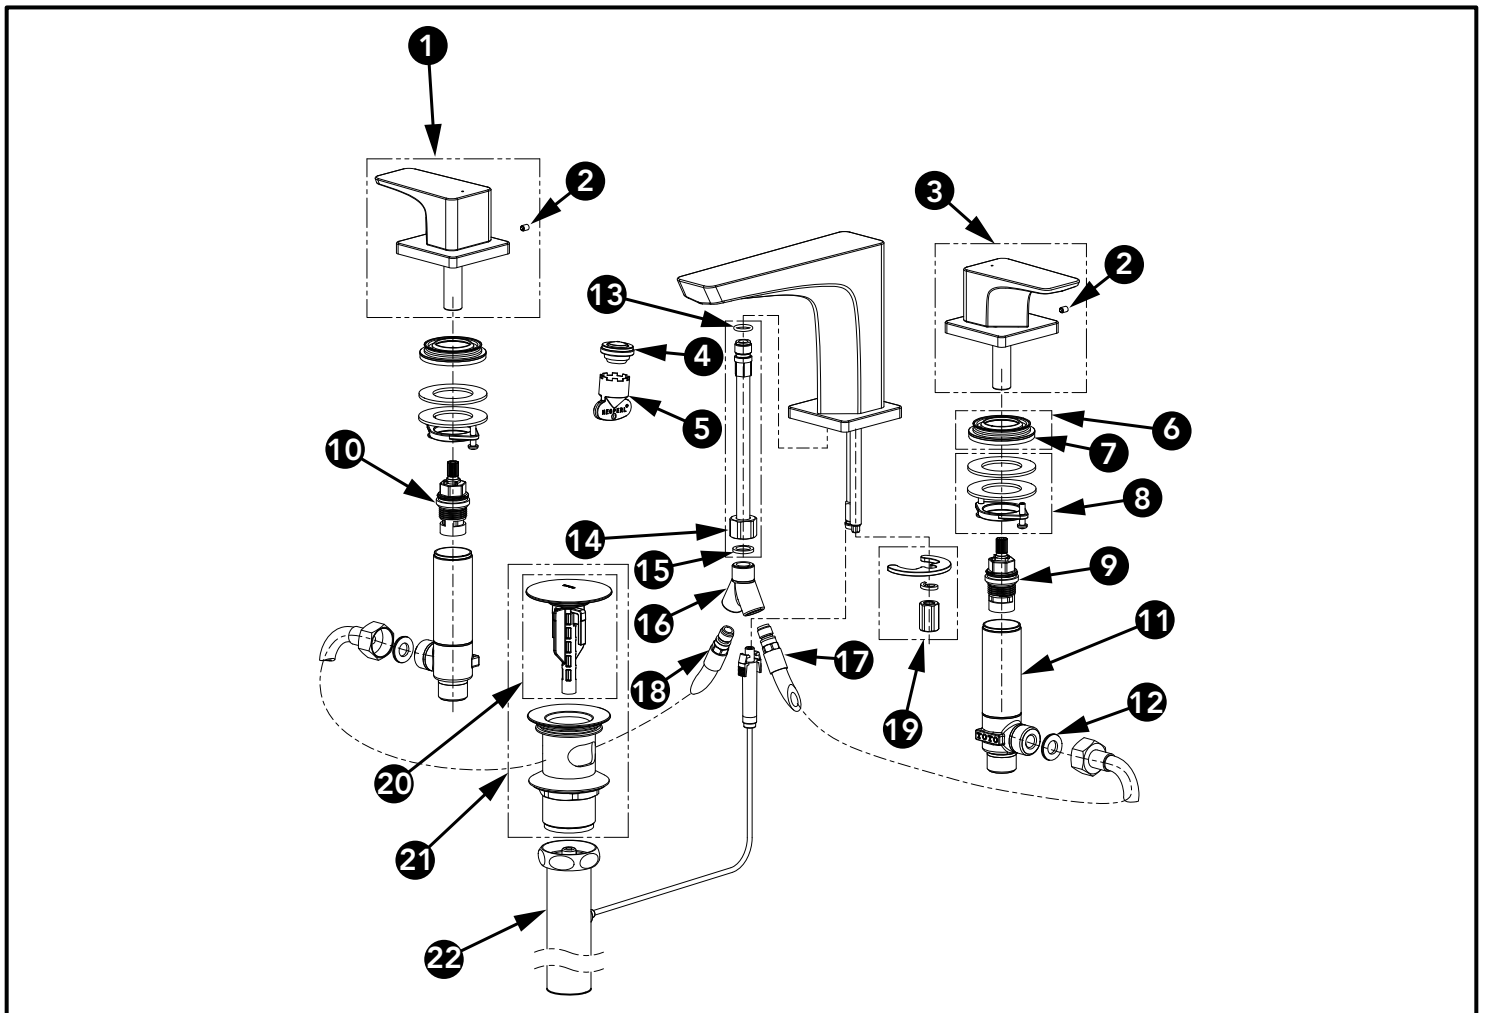

**GE Widespread Lavatory Faucet**

Item	Part	Description
1	THP5563#\$\$	Handle Assembly (HOT)
2	THP5422	Set Screw
3	THP5564#\$\$	Handle Assembly (COLD)
4	THP5117	1.2gpm Aerator
5	THP5118	Aerator Key
6	THP5165	Collar of Handle Valve
7	THP5166	Foam Gasket of Collar
8	THP5167	Handle Mounting Hardware
9	THP4416	Cartridge, Cold
10	THP4417	Cartridge, Hot
11	THP5460	Valve Body
12	THP5171	Gasket (1pc)
13	THP5421	O-Ring (1pc)
14	THP5573	Connecting Hose
15	THP5574	Gasket (1pc)
16	THP5575	Pipe Adapter
17	THP5172	Supply Hose, Cold
18	THP5173	Supply Hose, Hot
19	THP5120	Spout Mounting Hardware
20	THP5537#\$\$	Plunger
21	THP5538#\$\$	Top Drain Assembly
22	THP5539	Bottom Drain Assembly

LEGEND
\$\$ = Denotes Finish
#CP = Polished Chrome
#BN = Brushed Nickel

MADE TO ORDER
\$\$ = Denotes Finish
#PN = Polished Nickel
#PFG = Polished French Gold
#PBR = Polished Bronze
#MBL = Matte Black